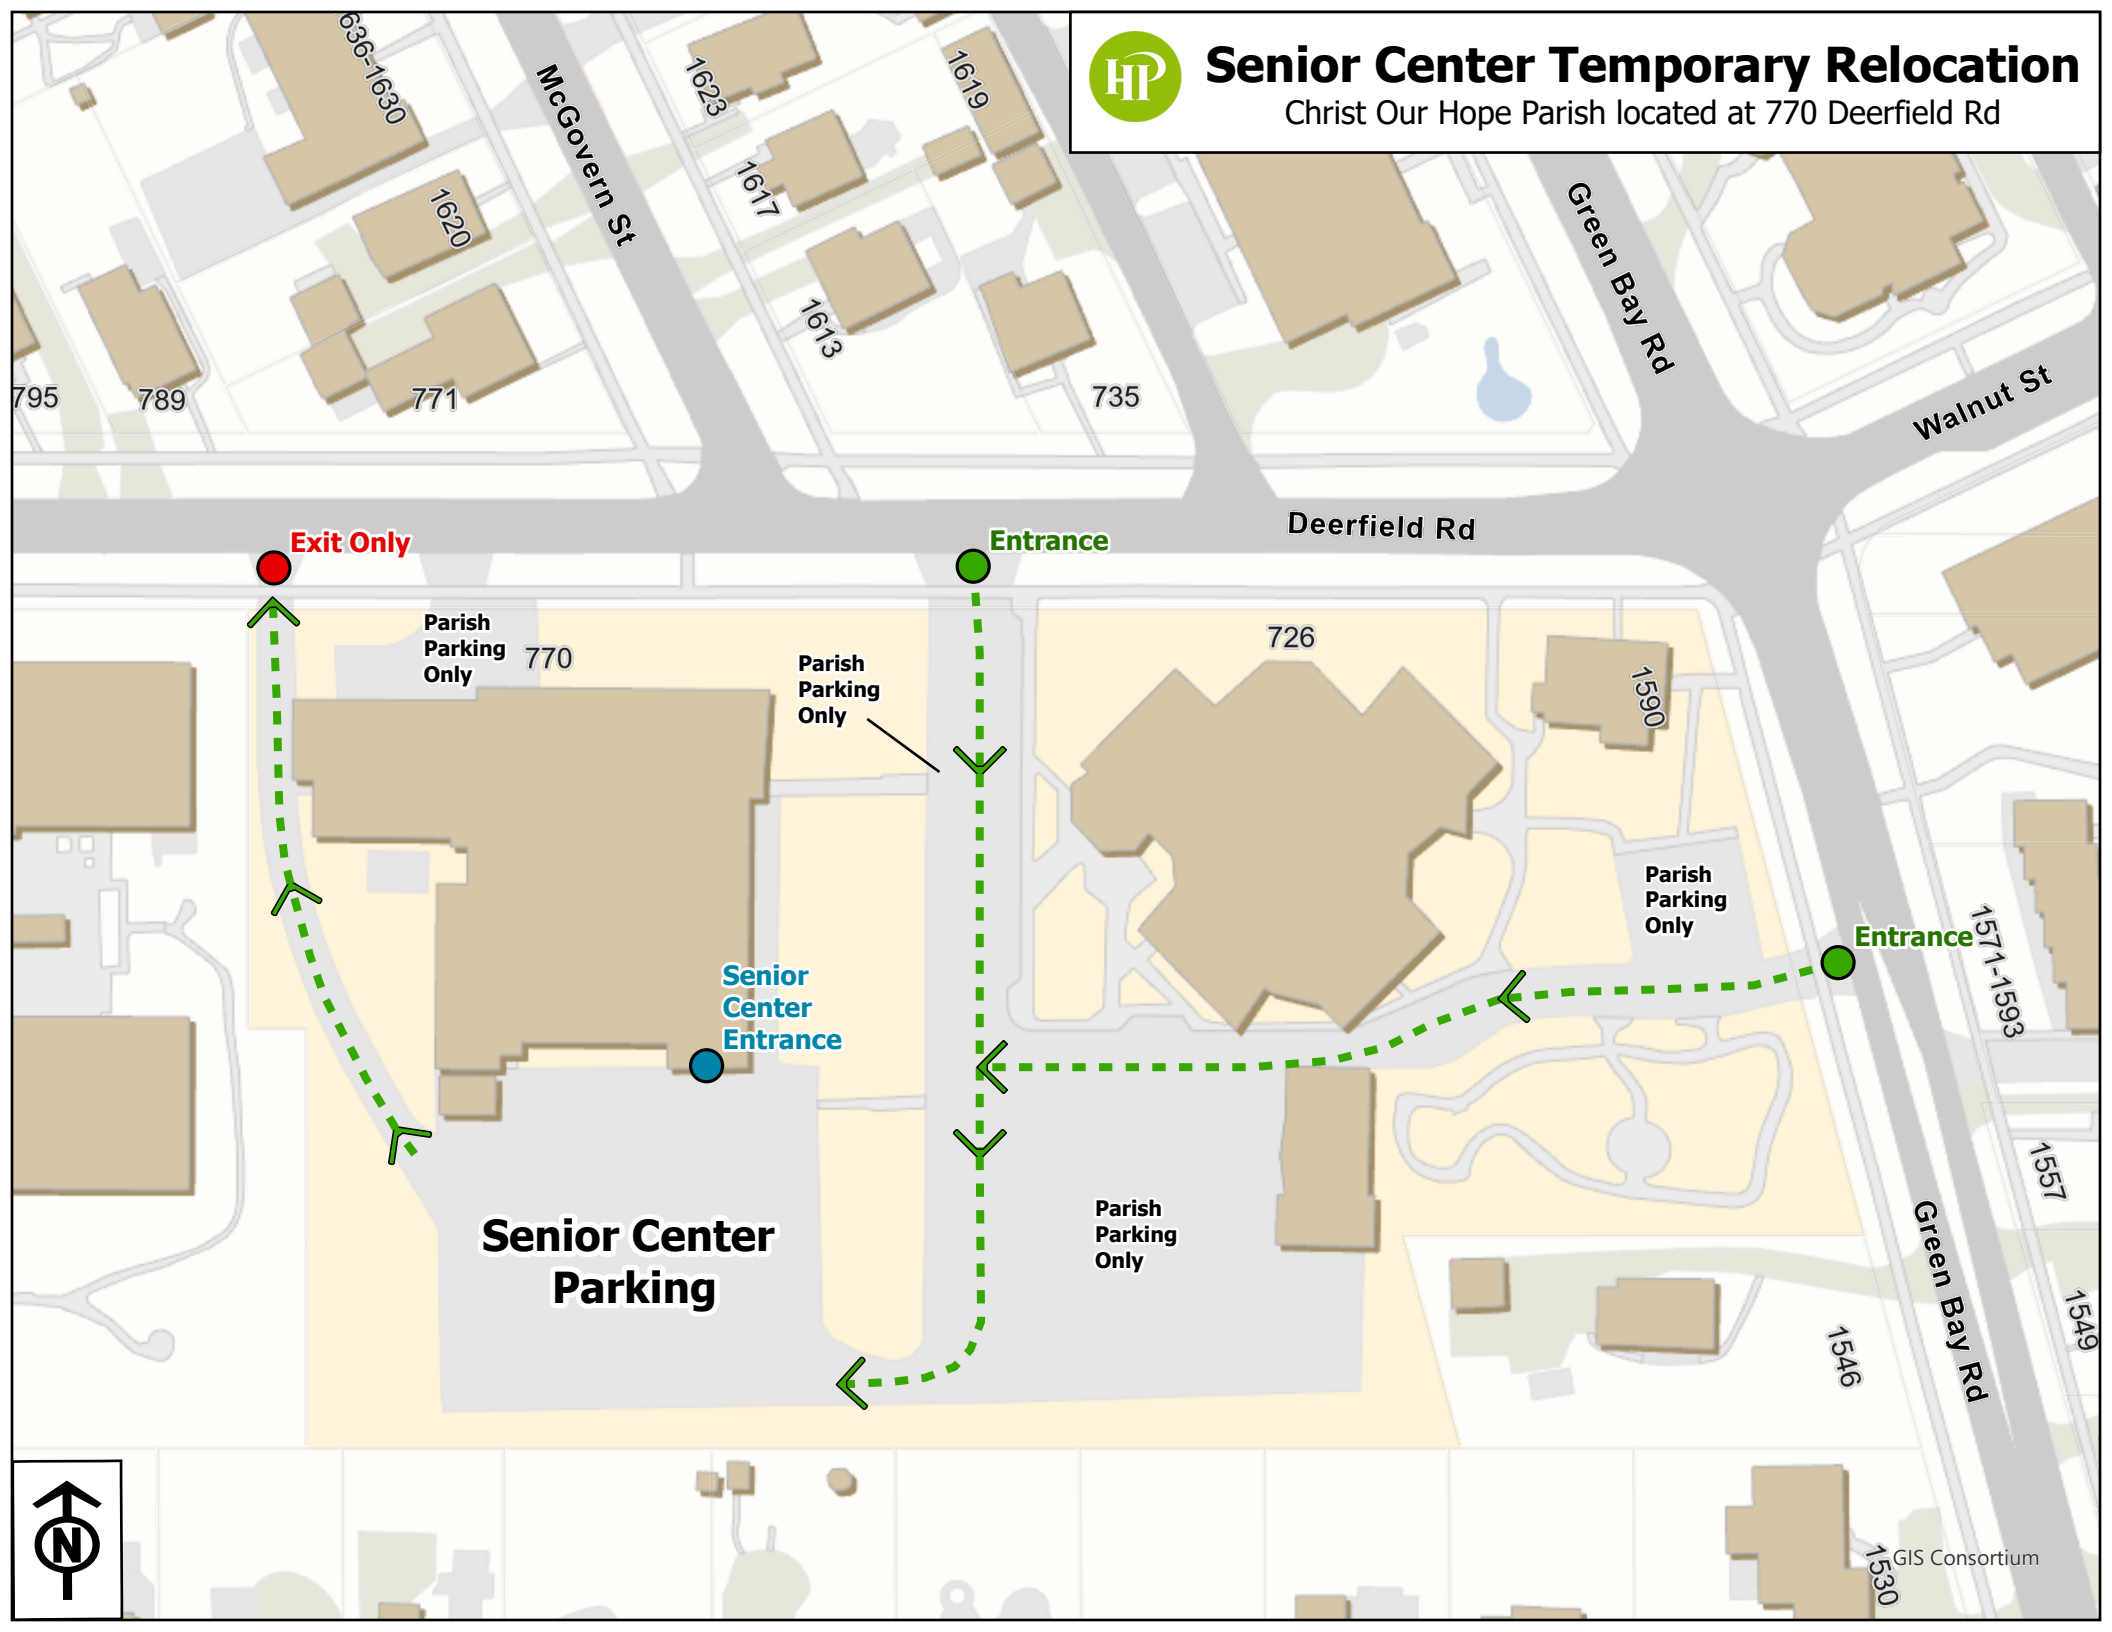

# Senior Center Temporary Relocation

Christ Our Hope Parish located at 770 Deerfield Rd

**Exit Only**

**Entrance**

Deerfield Rd

Parish  
Parking  
Only 770

Parish  
Parking  
Only

Senior  
Center  
Entrance

**Senior Center  
Parking**

Parish  
Parking  
Only

Parish  
Parking  
Only

**Entrance**

1571-1593

1557

1549

Green Bay Rd